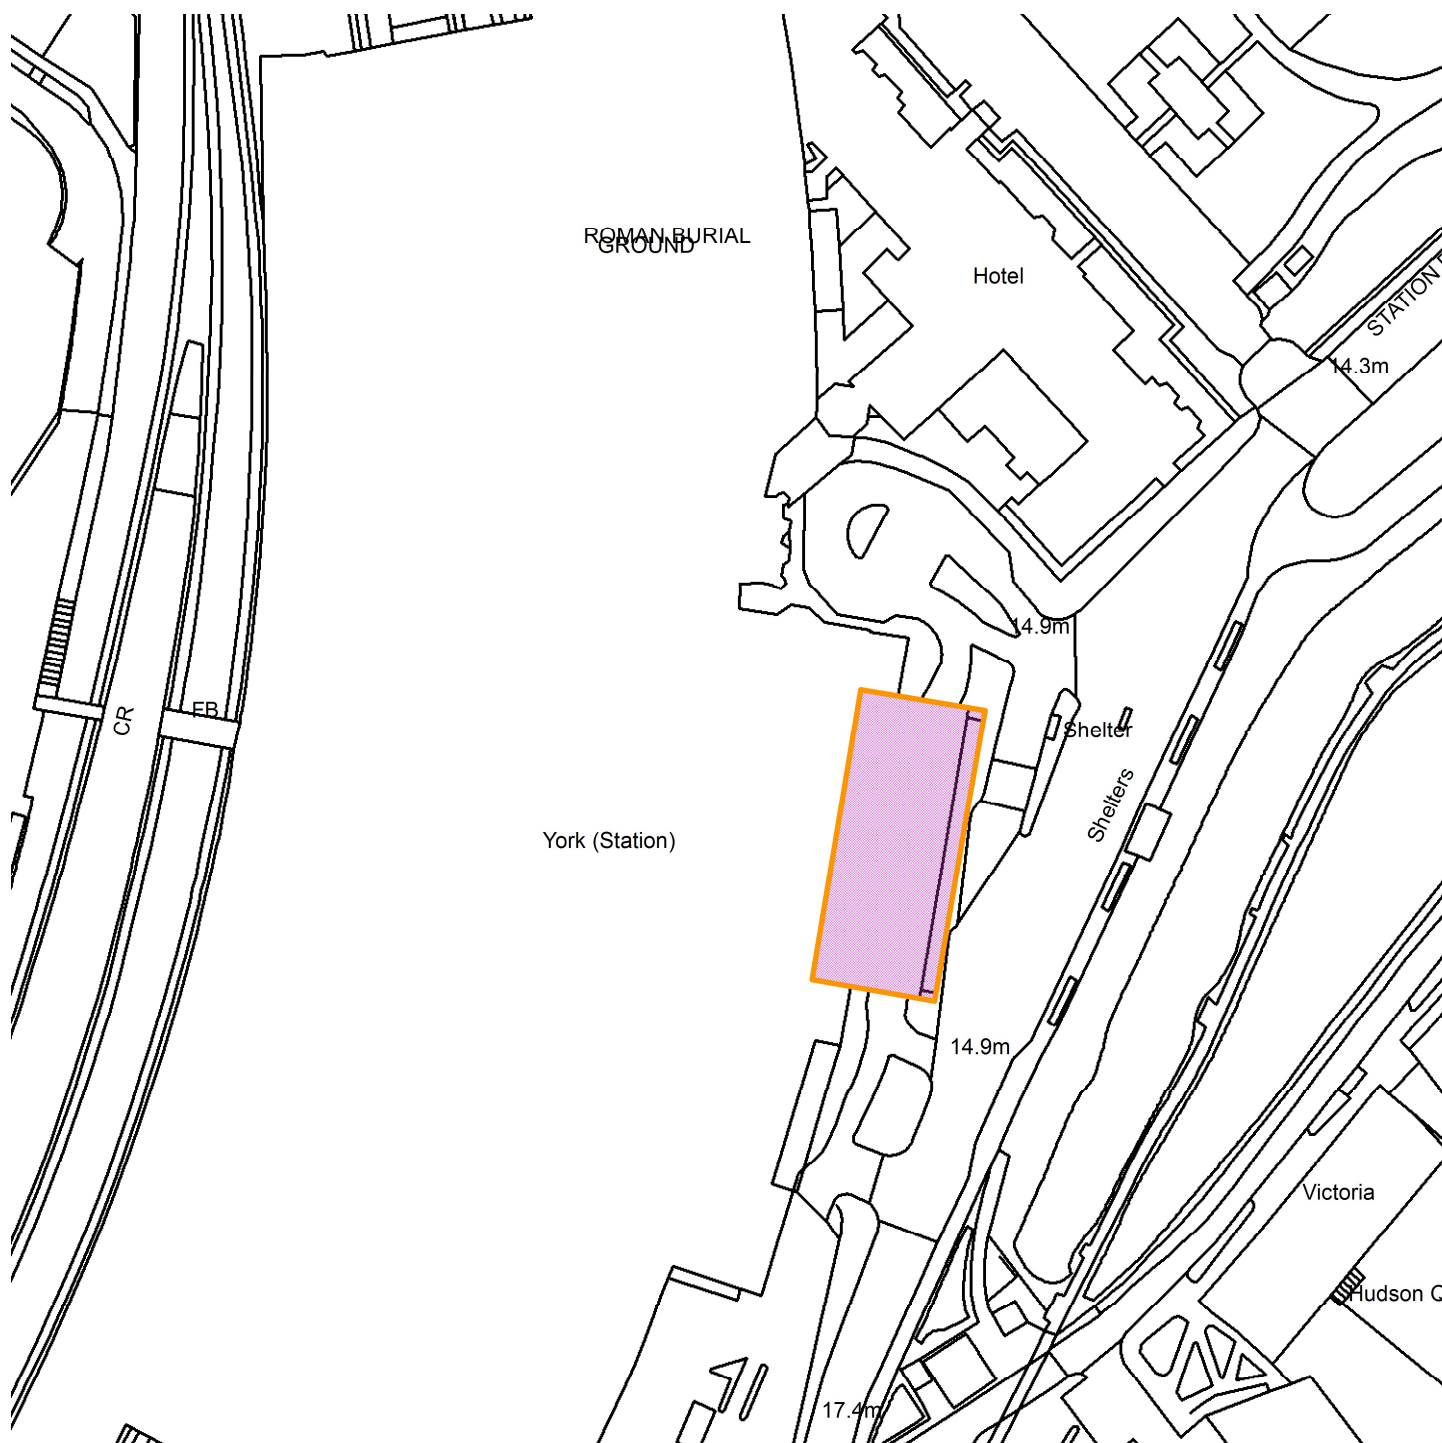

York Station, Station Road, York

23/01640/LBC

GIS by ESRI (UK)

Scale : 1:1196

Reproduced from the Ordnance Survey map with the permission of the Controller of Her Majesty's Stationery Office © Crown Copyright 2000.

Unauthorised reproduction infringes Crown Copyright and may lead to prosecution or civil proceedings.

Organisation	City of York Council
Department	Directorate of Place
Comments	Site Location Plan
Date	27 October 2023
SLA Number	Not Set